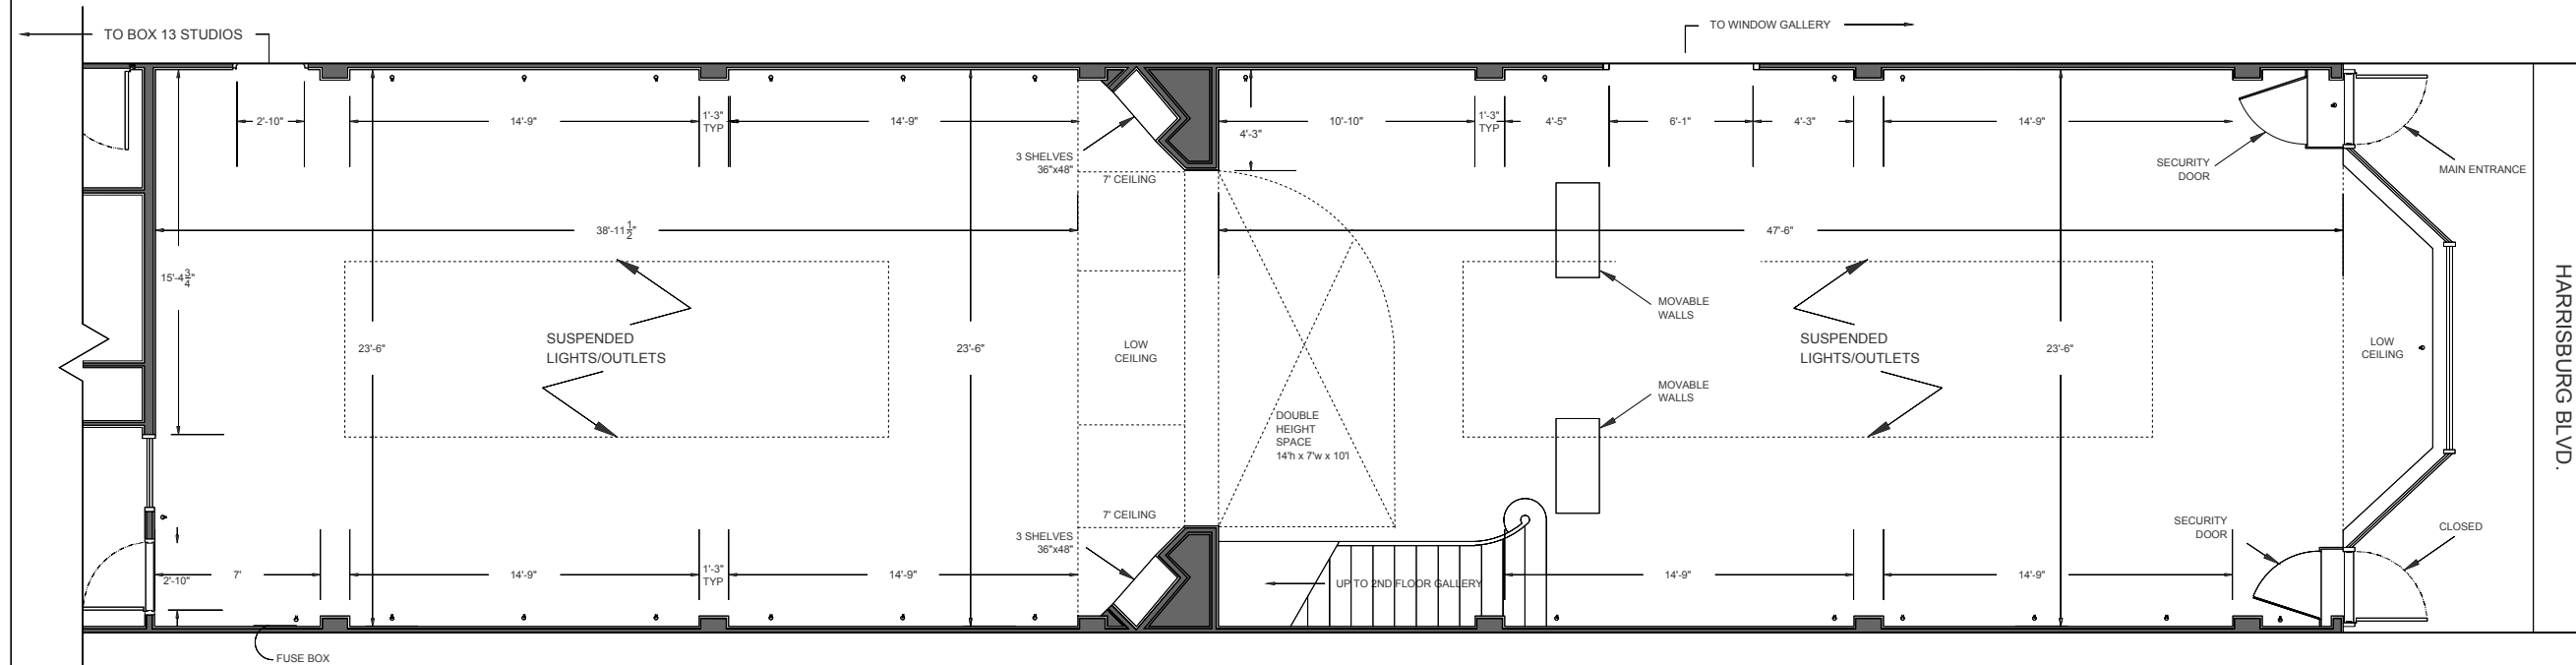

BACK GALLERY

FRONT GALLERY

SCALE: 3/16" = 1'-0"

NOTES:

NORMAL GALLERY HEIGHT = 9' (CONSIDERING LIGHTS)
WALLS COMPOSED OF DENSE PLASTER
NOT ALL OUTLETS FUNCTIONAL
MOVABLE WALL DIMS. - 23" x 48" x 7' (x7)
OTHER VITRINS ARE AVAILABLE (VARIABLE DIMS.)

ALL GLAZING FACING EXTERIOR SECURED WITH BARS
FLOORS ARE ASBESTOS TILE