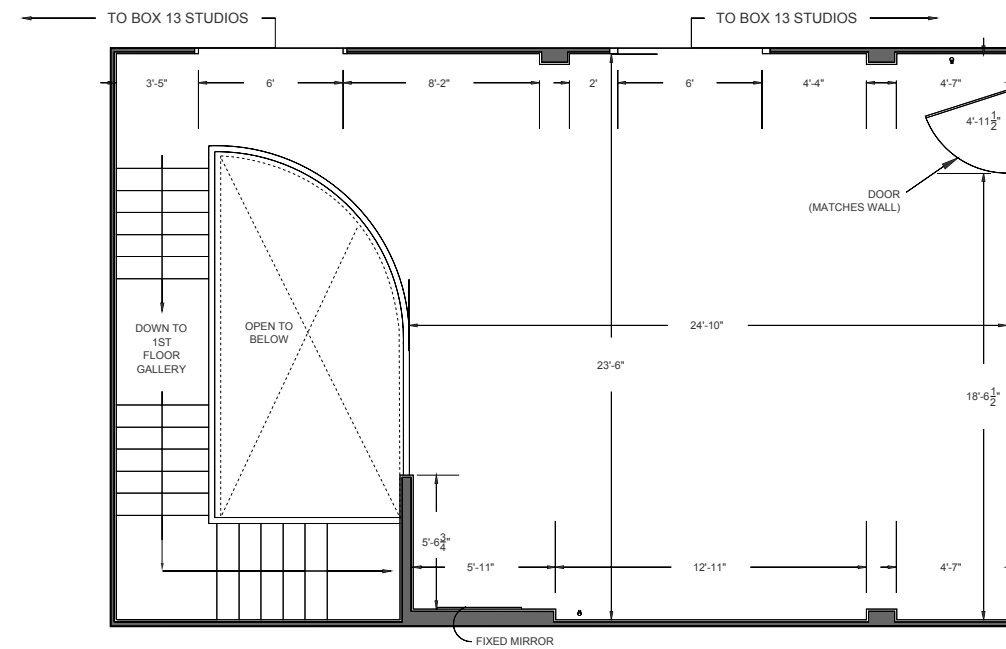

BOX 13 ARTSPACE

6700 HARRISBURG BLVD, HOUSTON, TX 77011
(713) 533-8692

SUMMER 2015

1ST/2ND FLOOR & WINDOW GALLERY DIMENSIONS

SECOND FLOOR GALLERY

WINDOW GALLERY

BACK GALLERY

FRONT GALLERY

SCALE: 3/16" = 1'-0"

NOTES:

NORMAL GALLERY HEIGHT = 9' (CONSIDERING LIGHTS)
WALLS COMPOSED OF DENSE PLASTER
NOT ALL OUTLETS FUNCTIONAL
MOVABLE WALL DIMS. - 23" x 48" x 7' (x7)
OTHER VITRINS ARE AVAILABLE (VARIABLE DIMS.)