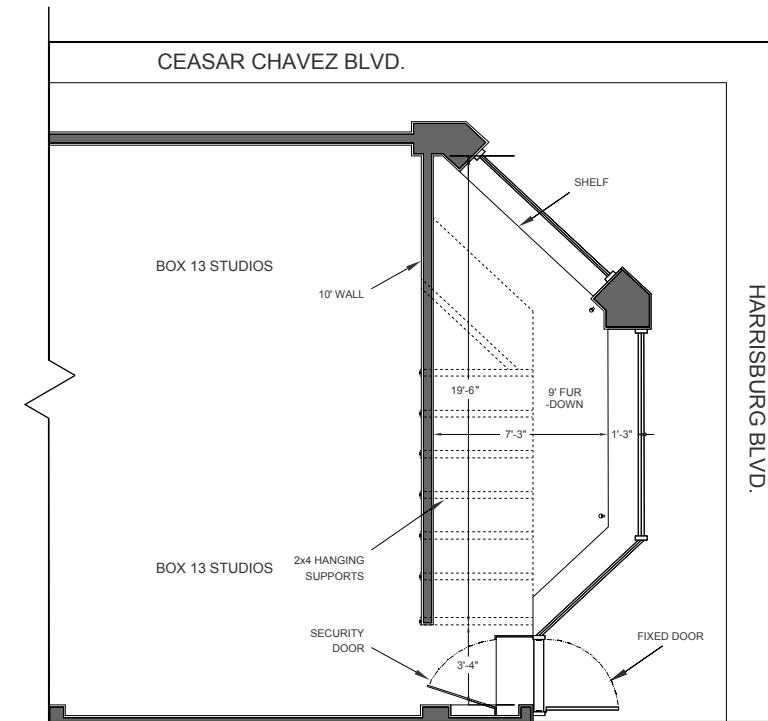

BOX 13 ARTSPACE

6700 HARRISBURG BLVD, HOUSTON, TX 77011
(713) 533-8692

SUMMER 2015

1ST/2ND FLOOR & WINDOW GALLERY DIMENSIONS

SECOND FLOOR GALLERY

WINDOW GALLERY

BACK GALLERY

FRONT GALLERY

SCALE: 3/16" = 1'-0"

NOTES:

NORMAL GALLERY HEIGHT = 9' (CONSIDERING LIGHTS)
WALLS COMPOSED OF DENSE PLASTER
NOT ALL OUTLETS FUNCTIONAL
MOVABLE WALL DIMS. - 23" x 48" x 7' (x7)
OTHER VITRINS ARE AVAILABLE (VARIABLE DIMS.)